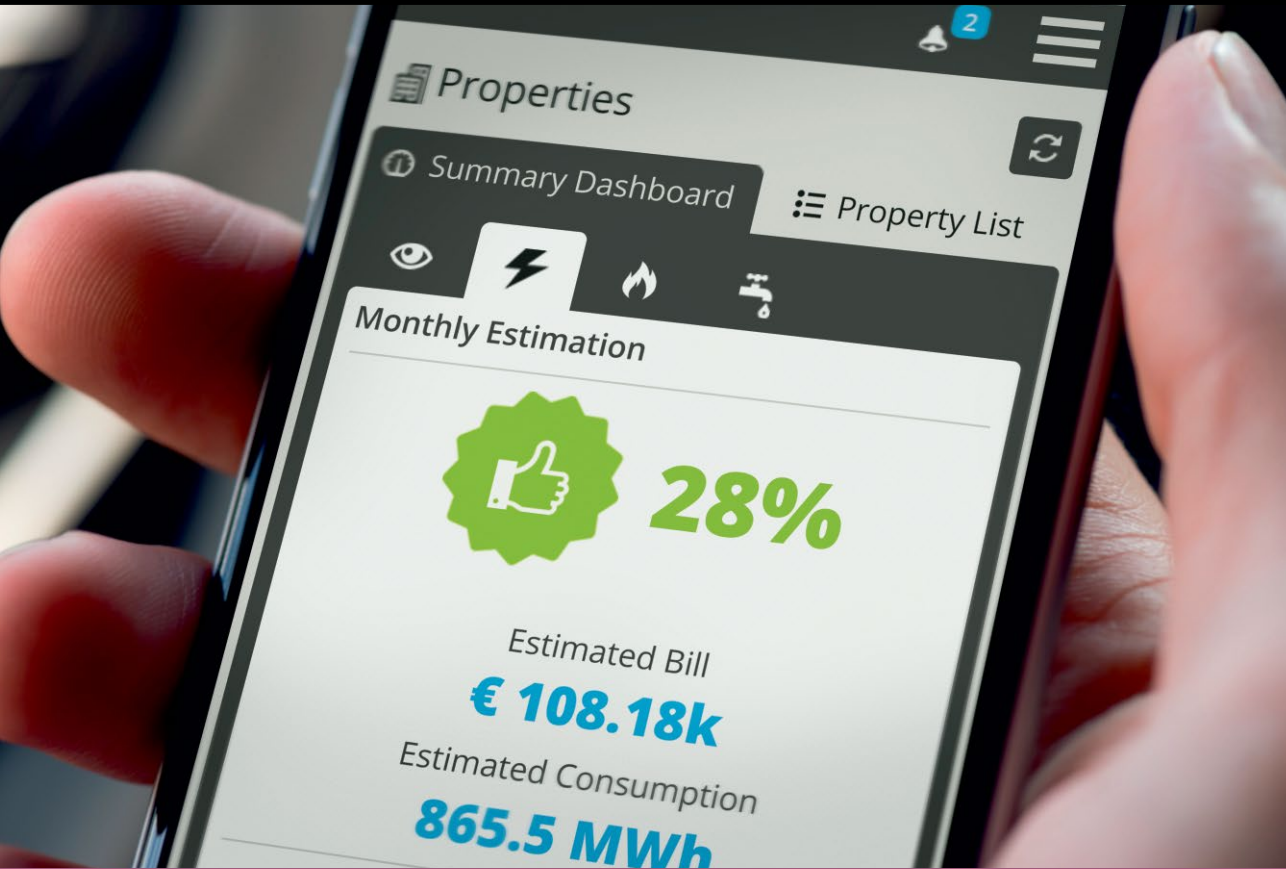

dtwise

WiseWatch™

In dtwise we know how to make heavy data meaningful.

WiseWatch™ is a powerful tool and a virtual power panel, offering a bird's eye view on the whole range of your data.

It observes the whole landscape 24/7, focusing on visualization of electricity, water and gas data, consumption and bill estimation, property benchmarking and ranking, via an integrated power panel that offers the full service pack.

dtwise

Designed to provide an overview to any user, it monitors your whole operational and organizational behavior, like a valuable utility tracker and an integrated energy consultant for your premises.

With respect to all your values, WiseWatch™ is also eco-oriented and a clever sustainable development tool, filtering and monitoring your whole premises portfolio, as an insider on an all-day watch, thus re-vitalizing older facilities and maintaining the newer ones in good shape.